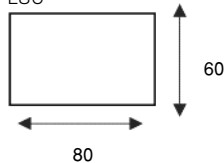

HOCKER 80x60
L80

HOCKER 70x60
L70

HOCKER 60x60
L60

LONGCHAIR SMALL
TO70V | TO70H

LONGCHAIR LARGE
TO90V | TO90H

HOEK MET EILAND LINKS | RECHTS
X65VHJ | HJX65H

ARMTYPE 1
AR1V | AR1H

hxbxd
63x18x87