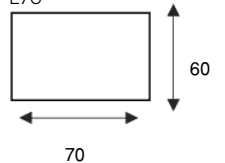

HOCKER 80x60
L80

HOCKER 70x60
L70

HOCKER 60x60
L60

LONGCHAIR SMALL
TO70V | TO70H

LONGCHAIR LARGE
TO90V | TO90H

HOEK MET EILAND LINKS | RECHTS
X65VHJ | HJX65H

ARMTYPE 1
AR1V | AR1H

hxbxd
63x18x87