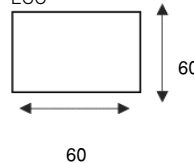

HOCKER 80x60
L80

HOCKER 70x60
L70

HOCKER 60x60
L60

LONGCHAIR SMALL
TO70V | TO70H

LONGCHAIR LARGE
TO90V | TO90H

HOEK MET EILAND LINKS | RECHTS
X65VHJ | HJX65H

ARMTYPE 1
AR1V | AR1H

hxbxd
63x18x87