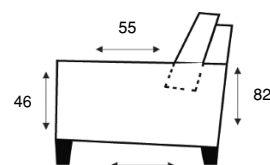

MULTI

STEL HEM ZELF SAMEN

HOEKELEMENT
HJ

ALTIJD **IN**.CLUSIEF

KEUZE UIT MEERDERE KLEUREN

OPTIE MET HOOFDSTEUN

OPTIE MET RELAXFUNCTIE

EXTRA 5 JAAR GARANTIE TEGEN MEERPRIJS VERKRIJGBAAR

GEZINS-VRIENDELIJK

ONDERHOUDS-MIDDELEN VERKRIJGBAAR